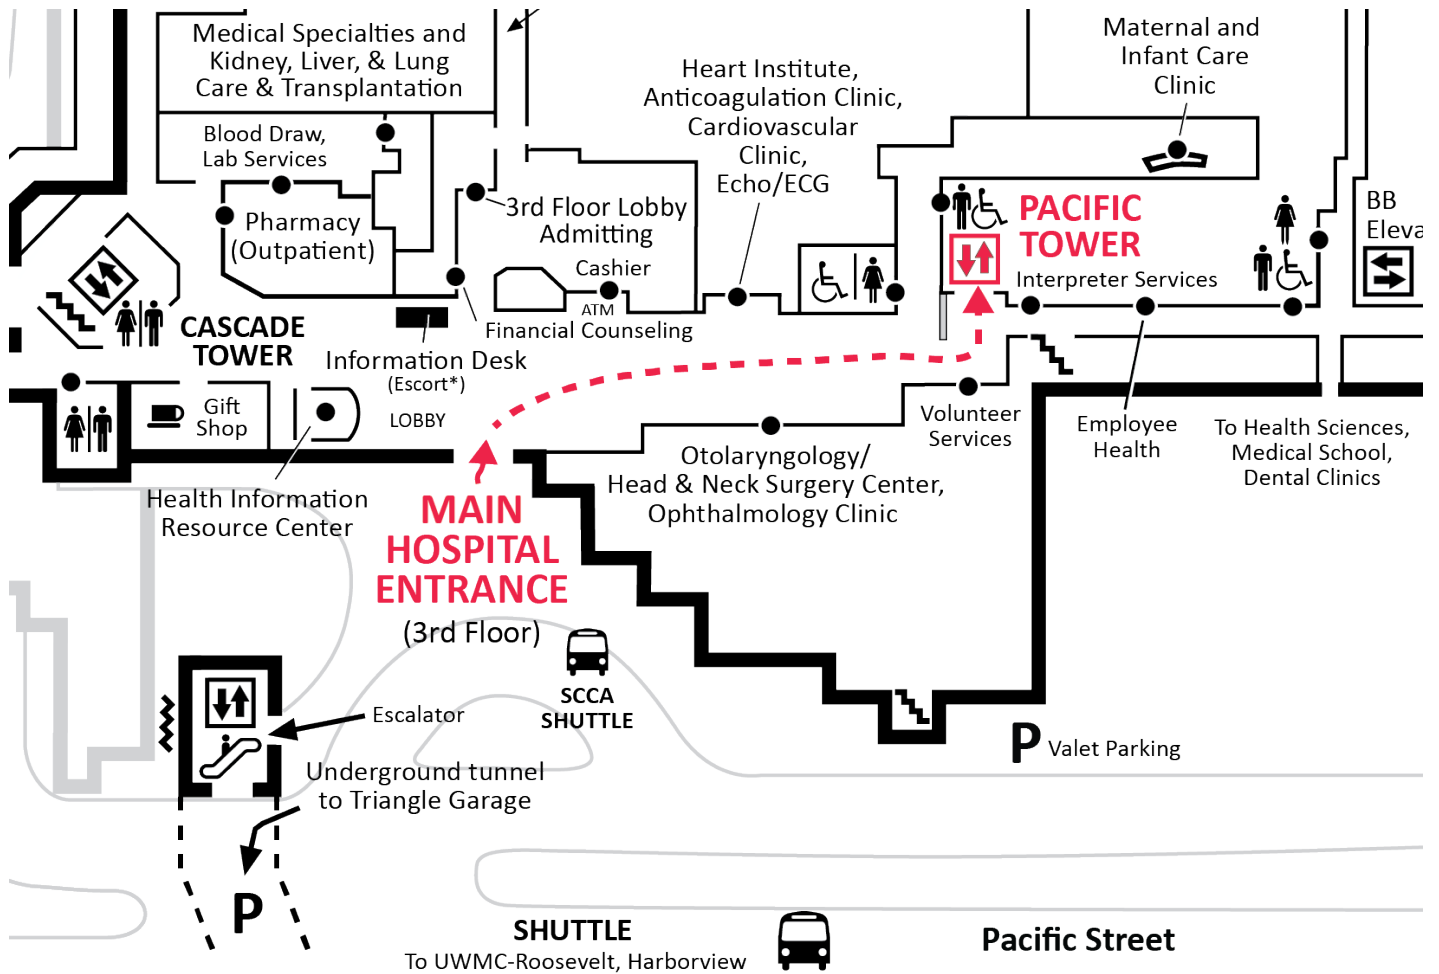

How to Find Labor & Delivery

At University of Washington Medical Center - Montlake

Parking and Directions

- You may park in the **Triangle Garage**. The underground garage is across N.E. Pacific Street from UWMC - Montlake. (See map.)
- From the Triangle Garage, use the tunnel to get to the hospital. Take the elevator or escalator up to the ground floor (main entrance).
- When you enter the main doors of the hospital, you will be on the 3rd floor.
- Turn right and go down the hall to the Pacific elevators. **Take an elevator up to the 6th floor.**
- When you exit the elevator, turn right. You will see the doors to Labor & Delivery.

Finding the Triangle Parking Garage

From N.E. Pacific Street, turn onto N.E. Pacific Place. Then make a quick right turn into the Triangle Garage.