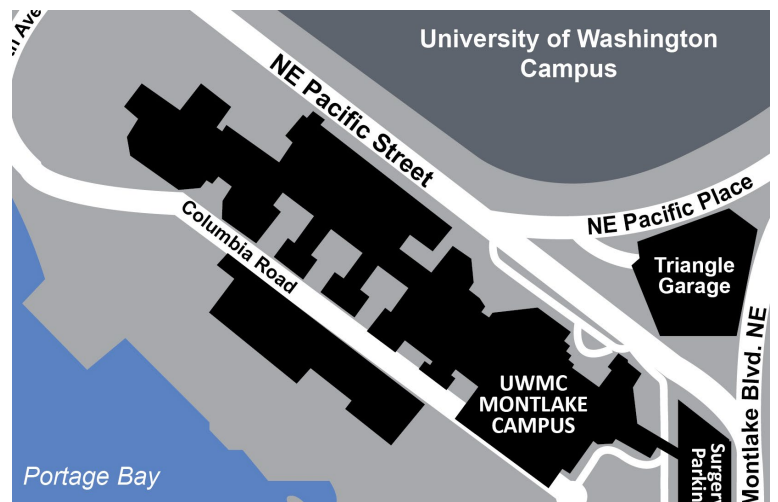

How to Find Labor & Delivery

At University of Washington Medical Center - Montlake

Parking and Directions

- You may park in the **Triangle Garage**. The underground garage is across N.E. Pacific Street from UWMC - Montlake. (See map.)
- From the Triangle Garage, use the tunnel to get to the hospital. Take the elevator or escalator up to the ground floor (main entrance).
- When you enter the main doors of the hospital, you will be on the 3rd floor.
- Turn right and go down the hall to the Pacific elevators. **Take an elevator up to the 6th floor.**
- When you exit the elevator, turn right. You will see the doors to Labor & Delivery.

Finding the Triangle Parking Garage

From N.E. Pacific Street, turn onto N.E. Pacific Place. Then make a quick right turn into the Triangle Garage.